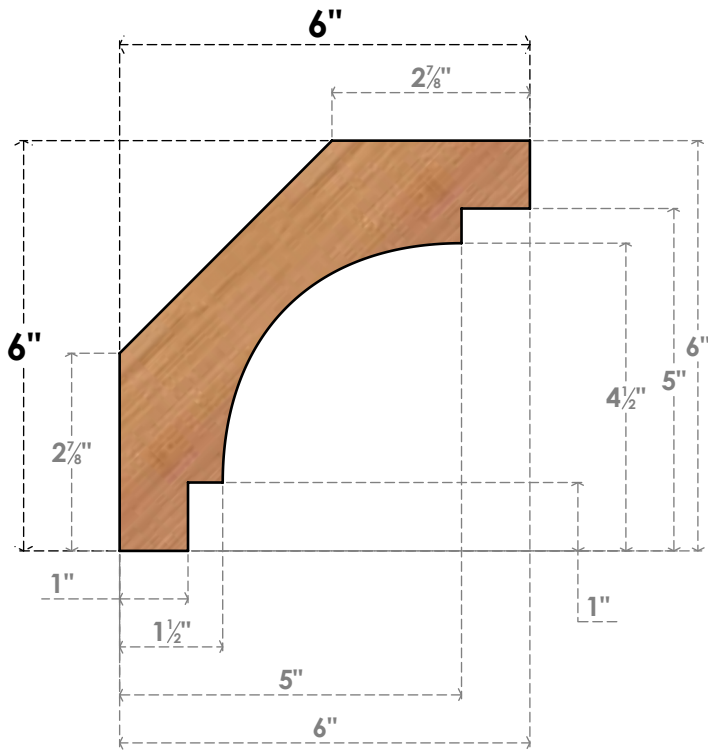

BRC04X06X06MRC00SWR

3 1/2"W X 6"D X 6"H MERCED SMOOTH BRACE, WESTERN RED CEDAR

SIDE

FRONT

EKENA MILLWORK
 2300 WEST MAIN ST.
 CLARKSVILLE, TX 75426
 TOLL FREE: 866-607-0453
 WWW.EKENAMILLWORK.COM

NOTES

1. INSTALLATION TO BE COMPLETED IN ACCORDANCE WITH MANUFACTURER'S SPECIFICATIONS.
2. DRAWING MAY NOT BE TO SCALE
3. THIS DRAWING IS INTENDED FOR DESIGN AND PLANNING PURPOSES ONLY.
4. ALL INFORMATION CONTAINED HEREIN WAS CURRENT AT THE TIME OF DEVELOPMENT BUT MUST BE REVIEWED AND APPROVED BY THE PRODUCT MANUFACTURER TO BE CONSIDERED ACCURATE.
5. PRODUCTS ARE NOT KILN DRIED. THIS ITEM IS UNIQUE AND WILL CONTAIN THE NATURAL VARIATIONS THAT THE WOOD SPECIES OFFERS. THIS MAY RESULT IN VARIATIONS UP TO 1/4"